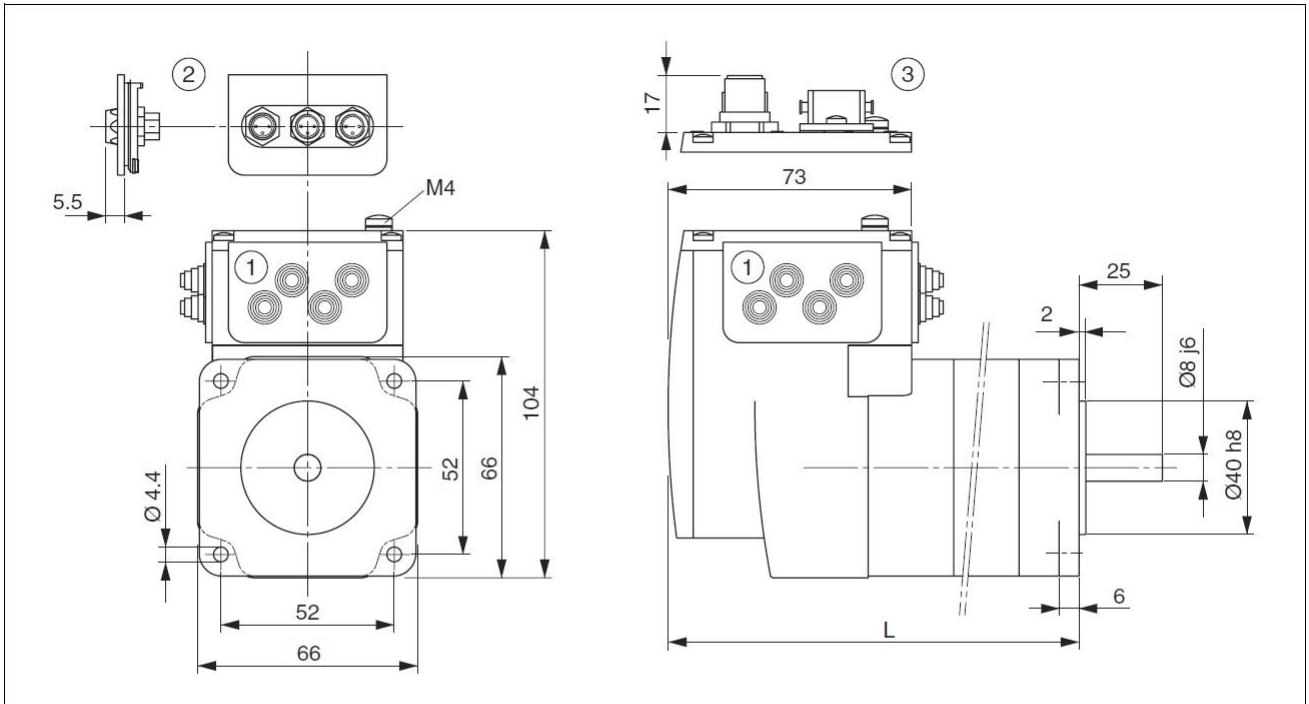

Integrovaný EC-pohon ILE (bez převodovky)

Figure 3.2 Dimensions

- (1) Insert with cable entry (accessory)
- (2) Insert kit (accessory)
- (3) Industrial connector (option)

Total length L

ILE••661...	P•1A0
L	[mm] 122